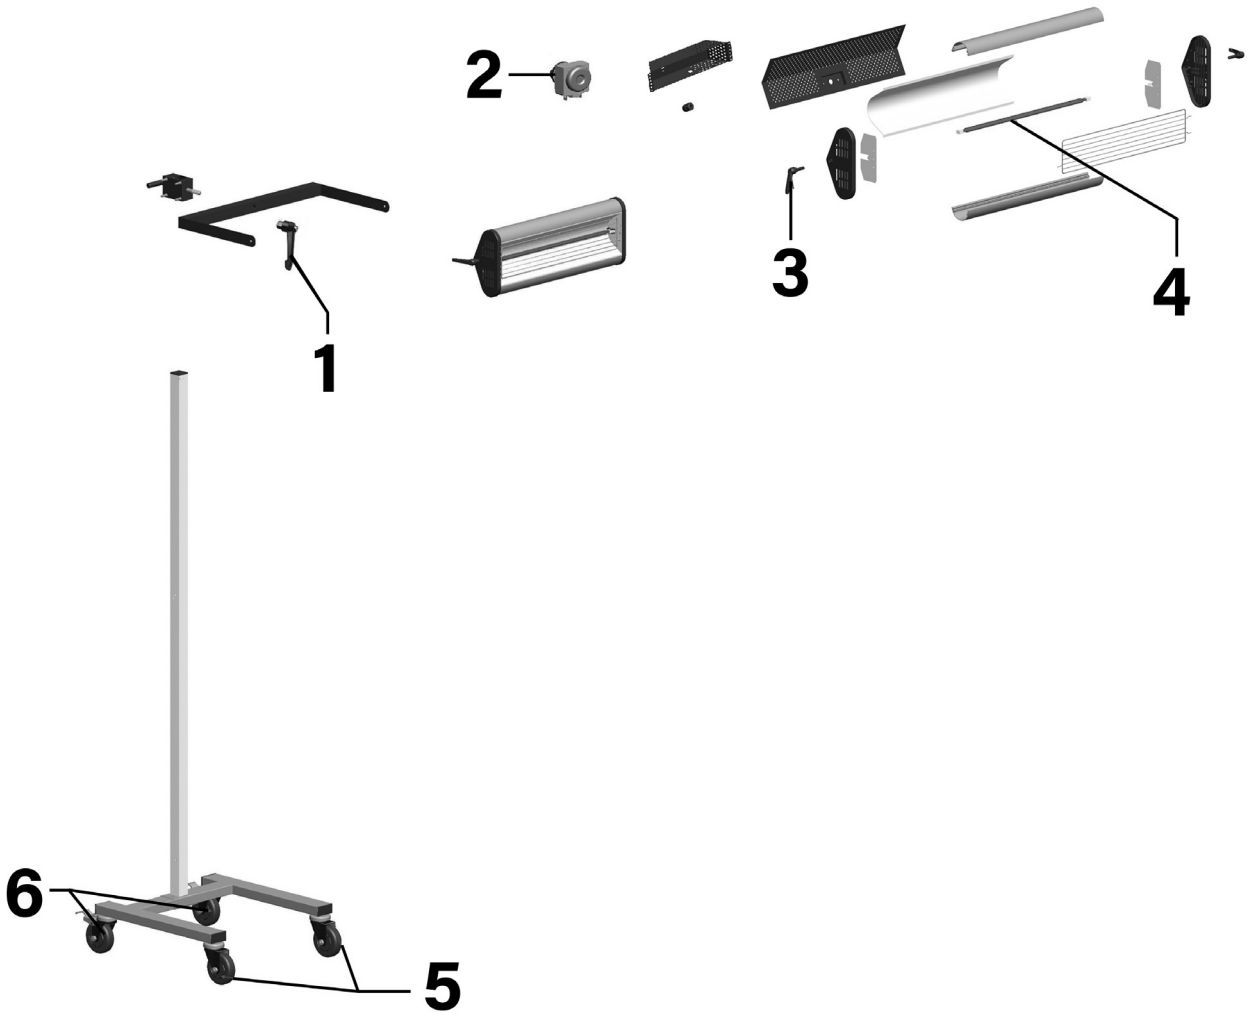

Parts Information:  
**Panel Dryer 1050W Infrared - Short Wave**  
**Model No: IR1000S.V2**

Item	Part No.	Description	Qty
1	IR2000S-06	Locking Handle	1
2	IR3000S-07	Timer Switch 15A	1
3	IR3000S-09	Locking Handle (Small)	2

Item	Part No.	Description	Qty
4	IR3000S-05	Infrared Lamp	1
5	IR2000S-10	Wheel,Rear Swivel Castor (w/brake)	2
6	IR2000S-11	Wheel,Front Swivel Castor	2

**NOTE:** It is our policy to continually improve products and as such we reserve the right to alter data, specifications and component parts without prior notice. There may be alternative versions of this product, please contact us should you require this information.